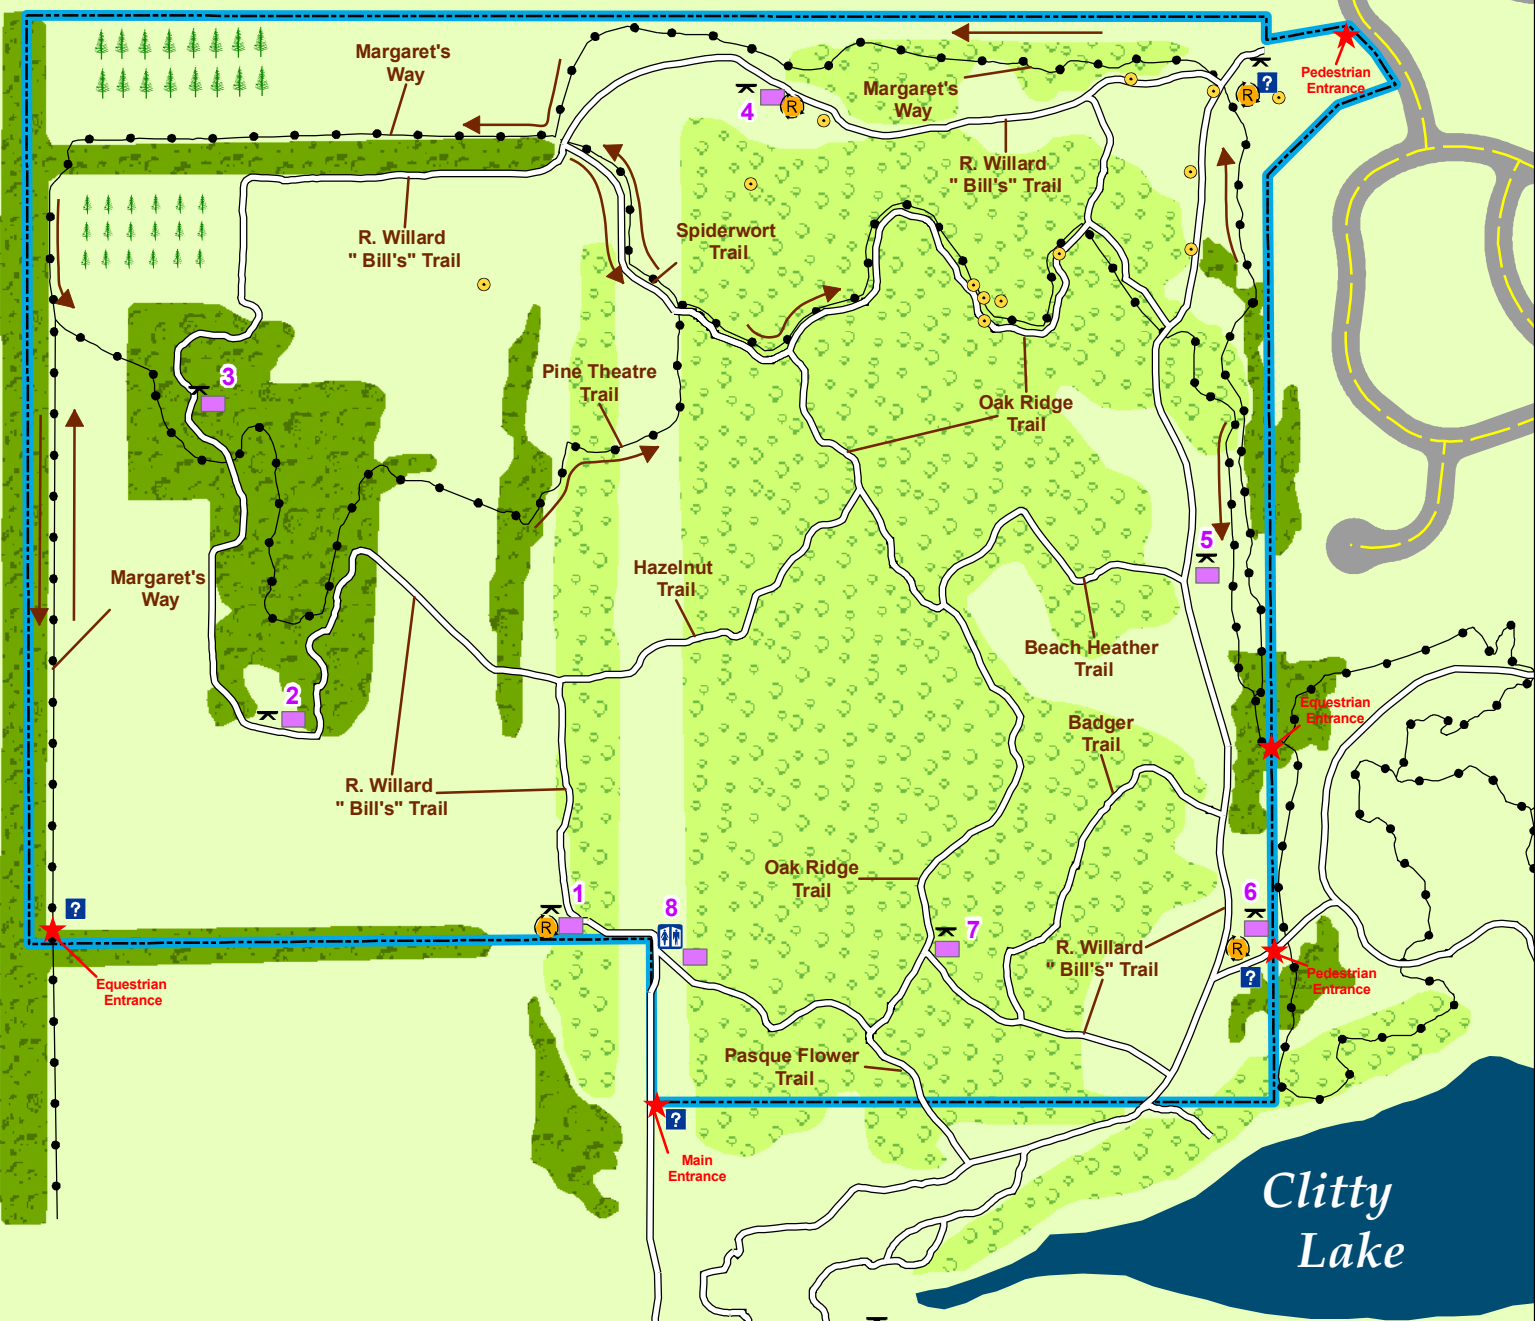

Oak Savanna Park

- Hiking Trail - 3.33 Miles
- Equestrian Trail - 2.32 Miles
- Oak Savanna Boundary
- Interpretive Station
- Benches
- Toilet
- Kiosk
- Seed Source Islands
- Trash Receptacles